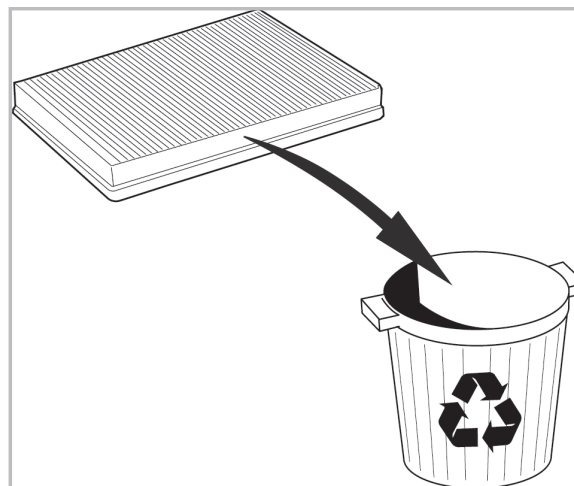

COMFORT

particle filter

715548

FH333

PA

WANT TO KNOW MORE?

www.valeo-techassist.com

FOR  
MITSUBISHI CARISMA A/C- (07/95 >)