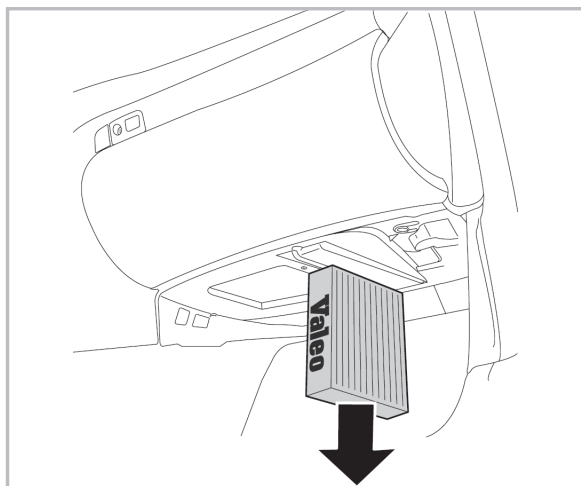

COMFORT

particle filter

715548

FH333

PA

WANT TO KNOW MORE?

www.valeo-techassist.com

FOR  
MITSUBISHI CARISMA A/C- (07/95 >)