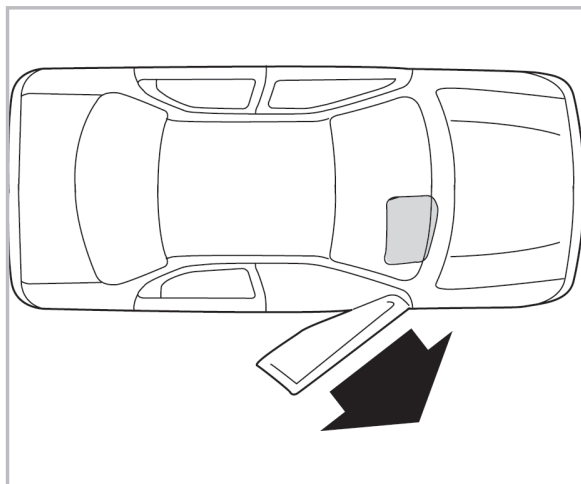

COMFORT

particle filter

715548

FH333

PA

WANT TO KNOW MORE?

www.valeo-techassist.com

FOR  
MITSUBISHI CARISMA A/C- (07/95 >)