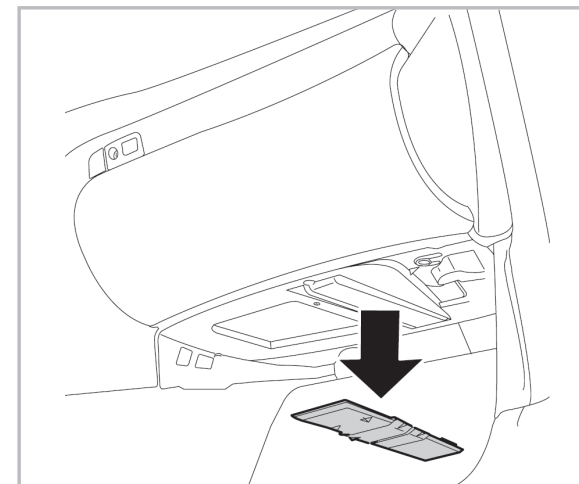

COMFORT

particle filter

715548

FH333

PA

WANT TO KNOW MORE?

www.valeo-techassist.com

FOR  
MITSUBISHI CARISMA A/C- (07/95 >)