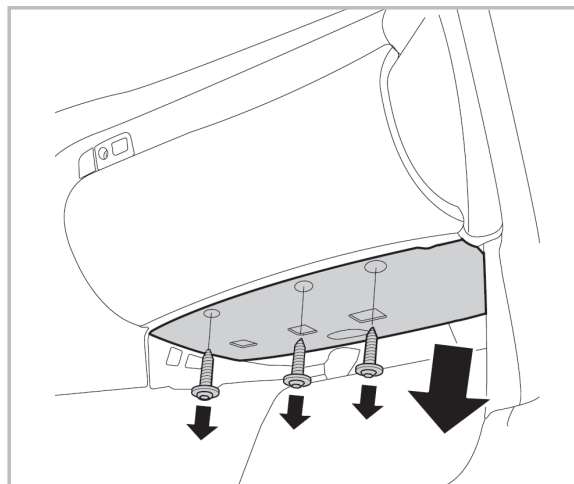

COMFORT

particle filter

715548

FH333

PA

WANT TO KNOW MORE?

www.valeo-techassist.com

FOR  
MITSUBISHI CARISMA A/C- (07/95 >)