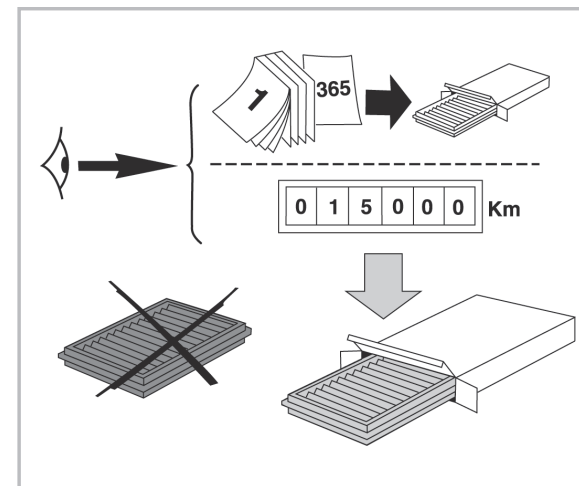

COMFORT

particle filter

715548

FH333

PA

WANT TO KNOW MORE?

www.valeo-techassist.com

FOR  
MITSUBISHI CARISMA A/C- (07/95 >)